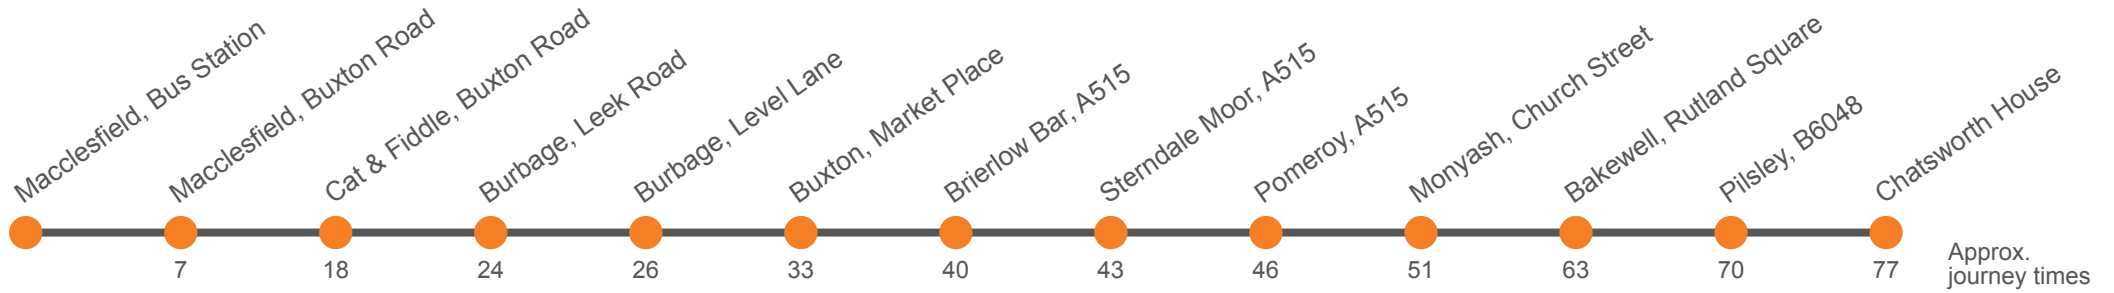

Saturday

Macclesfield, Bus Station, Bay 2	0815	0915	1015	1115	1215	1315	1415	1515	1615	1715	1845
Macclesfield, Black Road	0821	0921	1021	1121	1221	1321	1421	1521	1621	1721	1849
Macclesfield, Forest Cottage	0825	0925	1025	1125	1225	1325	1425	1525	1625	1725	1851
Cat & Fiddle, Buxton Road	0836	0936	1036	1136	1236	1336	1436	1536	1636	1736	1900
Burbage, Leek Road	0842	0942	1042	1142	1242	1342	1442	1542	1642	1742	1906
Burbage, Level Lane	0844	0944	1044	1144	1244	1344	1444	1544	1644	1744	1908
Buxton, Market Place Northbound	0851	0951	1051	1151	1251	1351	1451	1551	1651	1751	1915
Buxton, Sylvan Park	..	0954	..	1154	..	1354	..	1554	1654	1754	1918

58

Macclesfield to Chatsworth via Cat & Fiddle, Buxton & Bakewell

Effective from: 02/05/2021

High Peak

Sunday

Macclesfield, Bus Station, Bay 2	0920	1030	1315	1455	1745
Macclesfield, Forest Cottage	0927	1037	1322	1502	1752
Cat & Fiddle, Buxton Road	0938	1048	1333	1513	1803
Burbage, Leek Road	0944	1054	1339	1519	1809
Burbage, Level Lane	0946	1056	1341	1521	1811
Buxton, Market Place Southbound	0953	1103	1348	1528	1818
Brierlow Bar, Bookstore	...	1110	...	1535	...
Sterndale Moor, Main Road	...	1113	...	1538	...
Pomeroy, Duke Of York	...	1116	...	1541	...
Monyash, Bulls Head	...	1121	...	1546	...
Bakewell, Rutland Square, Stand B	...	1133	...	1558	...
Pilsley, School	...	1140	...	1605	...
Chatsworth House	...	1147	...	1612	...