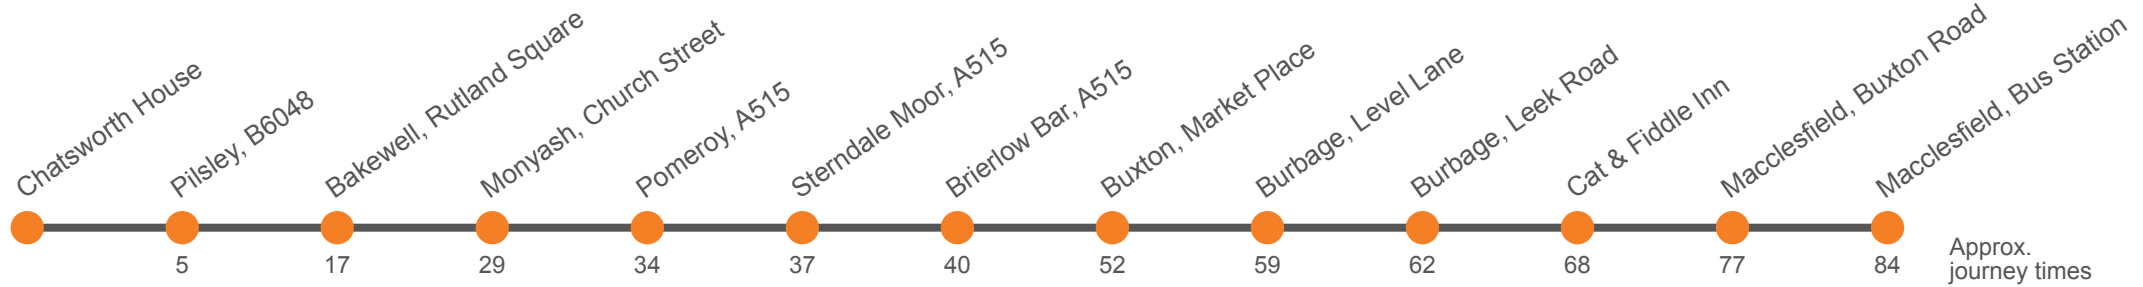

58

Chatsworth to Macclesfield via Bakewell, Buxton and Cat & Fiddle

Effective from: 02/05/2021

High Peak

Sunday

Chatsworth House	1150	...	1615
Pilsley, School	1155	...	1620
Bakewell, Rutland Square, Stand B	1205	...	1635
Monyash, Bulls Head	1217	...	1647
Pomeroy, Duke Of York	1222	...	1652
Sterndale Moor, Main Road	1225	...	1655
Brierlow Bar, Bookstore	1228	...	1658
Buxton, Market Place Northbound	<i>arr</i>	...	1235	...	1705
Buxton, Market Place Northbound	<i>dep</i>	0845	0955	1240	1420
Burbage, Level Lane		0852	1002	1247	1427
Burbage, Leek Road		0855	1005	1250	1430
Cat & Fiddle Inn, Buxton New Rd		0901	1011	1256	1436
Macclesfield, Forest Cottage		0910	1020	1305	1445
Macclesfield, Bus Station, Bay 2		0917	1027	1312	1452

58

Macclesfield to Chatsworth via Cat & Fiddle, Buxton & Bakewell

Effective from: 02/05/2021

High Peak

Sunday

Macclesfield, Bus Station, Bay 2	0920	1030	1315	1455	1745
Macclesfield, Forest Cottage	0927	1037	1322	1502	1752
Cat & Fiddle, Buxton Road	0938	1048	1333	1513	1803
Burbage, Leek Road	0944	1054	1339	1519	1809
Burbage, Level Lane	0946	1056	1341	1521	1811
Buxton, Market Place Southbound	0953	1103	1348	1528	1818
Brierlow Bar, Bookstore	...	1110	...	1535	...
Sterndale Moor, Main Road	...	1113	...	1538	...
Pomeroy, Duke Of York	...	1116	...	1541	...
Monyash, Bulls Head	...	1121	...	1546	...
Bakewell, Rutland Square, Stand B	...	1133	...	1558	...
Pilsley, School	...	1140	...	1605	...
Chatsworth House	...	1147	...	1612	...